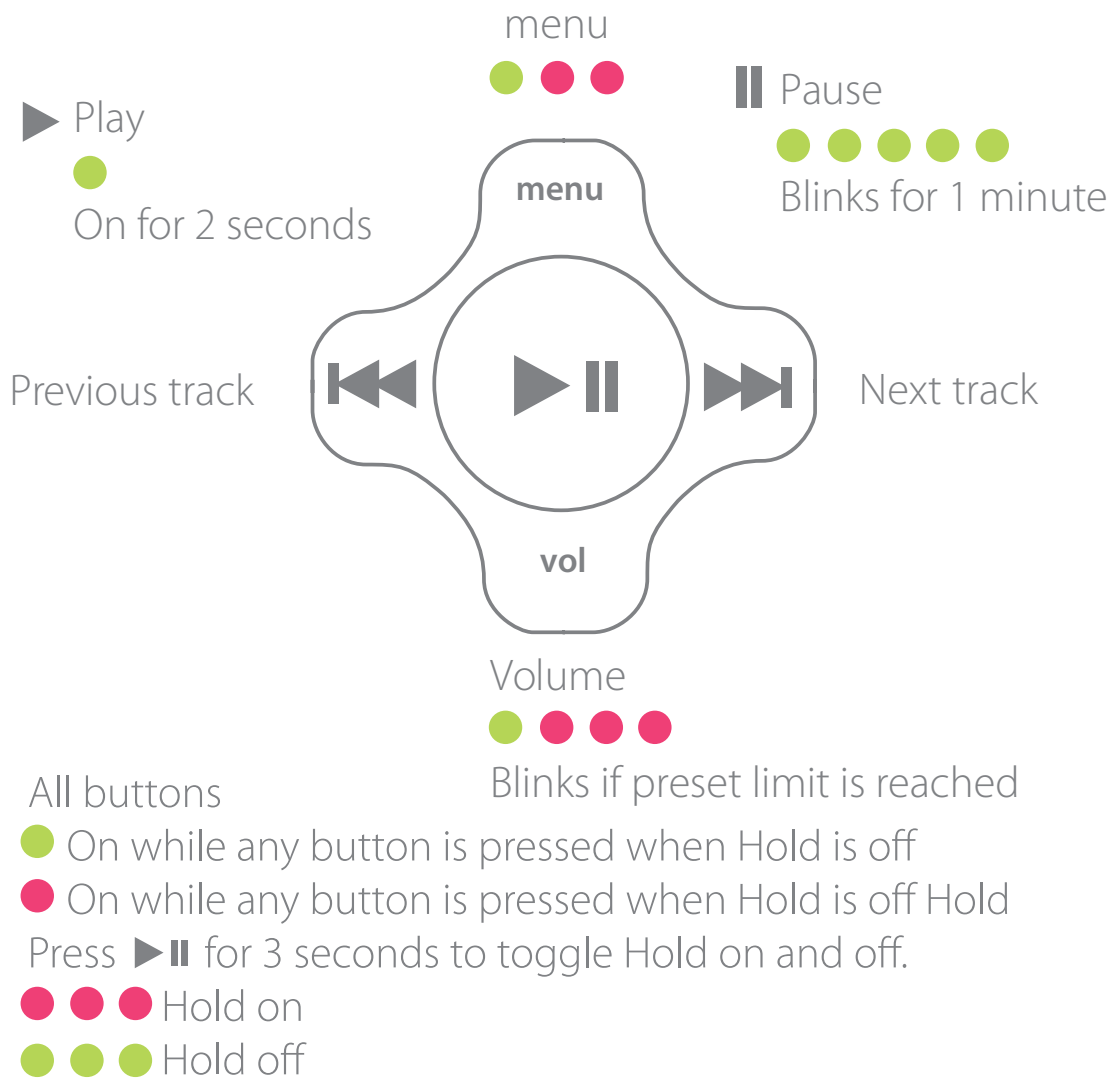

MANTA

Model:
MM269

User's Manual