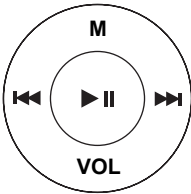

EIN / AUS: Drucktaste nach ON/OFF verstellen

▶ Wiedergabe starten

|| Anhaltetaste (Pause)

▶▶ Kurz drücken: nächstes Lied
Lang drücken: Schnellvorlauf

◀◀ Kurz drücken: vorheriges Lied
Lang drücken: Schnellrücklauf

VOL Erhöhen oder verringern Sie die Lautstärke

M Wählen Sie die Musik oder Einstellungen

LADEVORGANG: Gerät am beliebigen USB--Ladegerät oder USB-Port im PC anschließen, Dauer des Ladervorganges: ca. 4 Std.